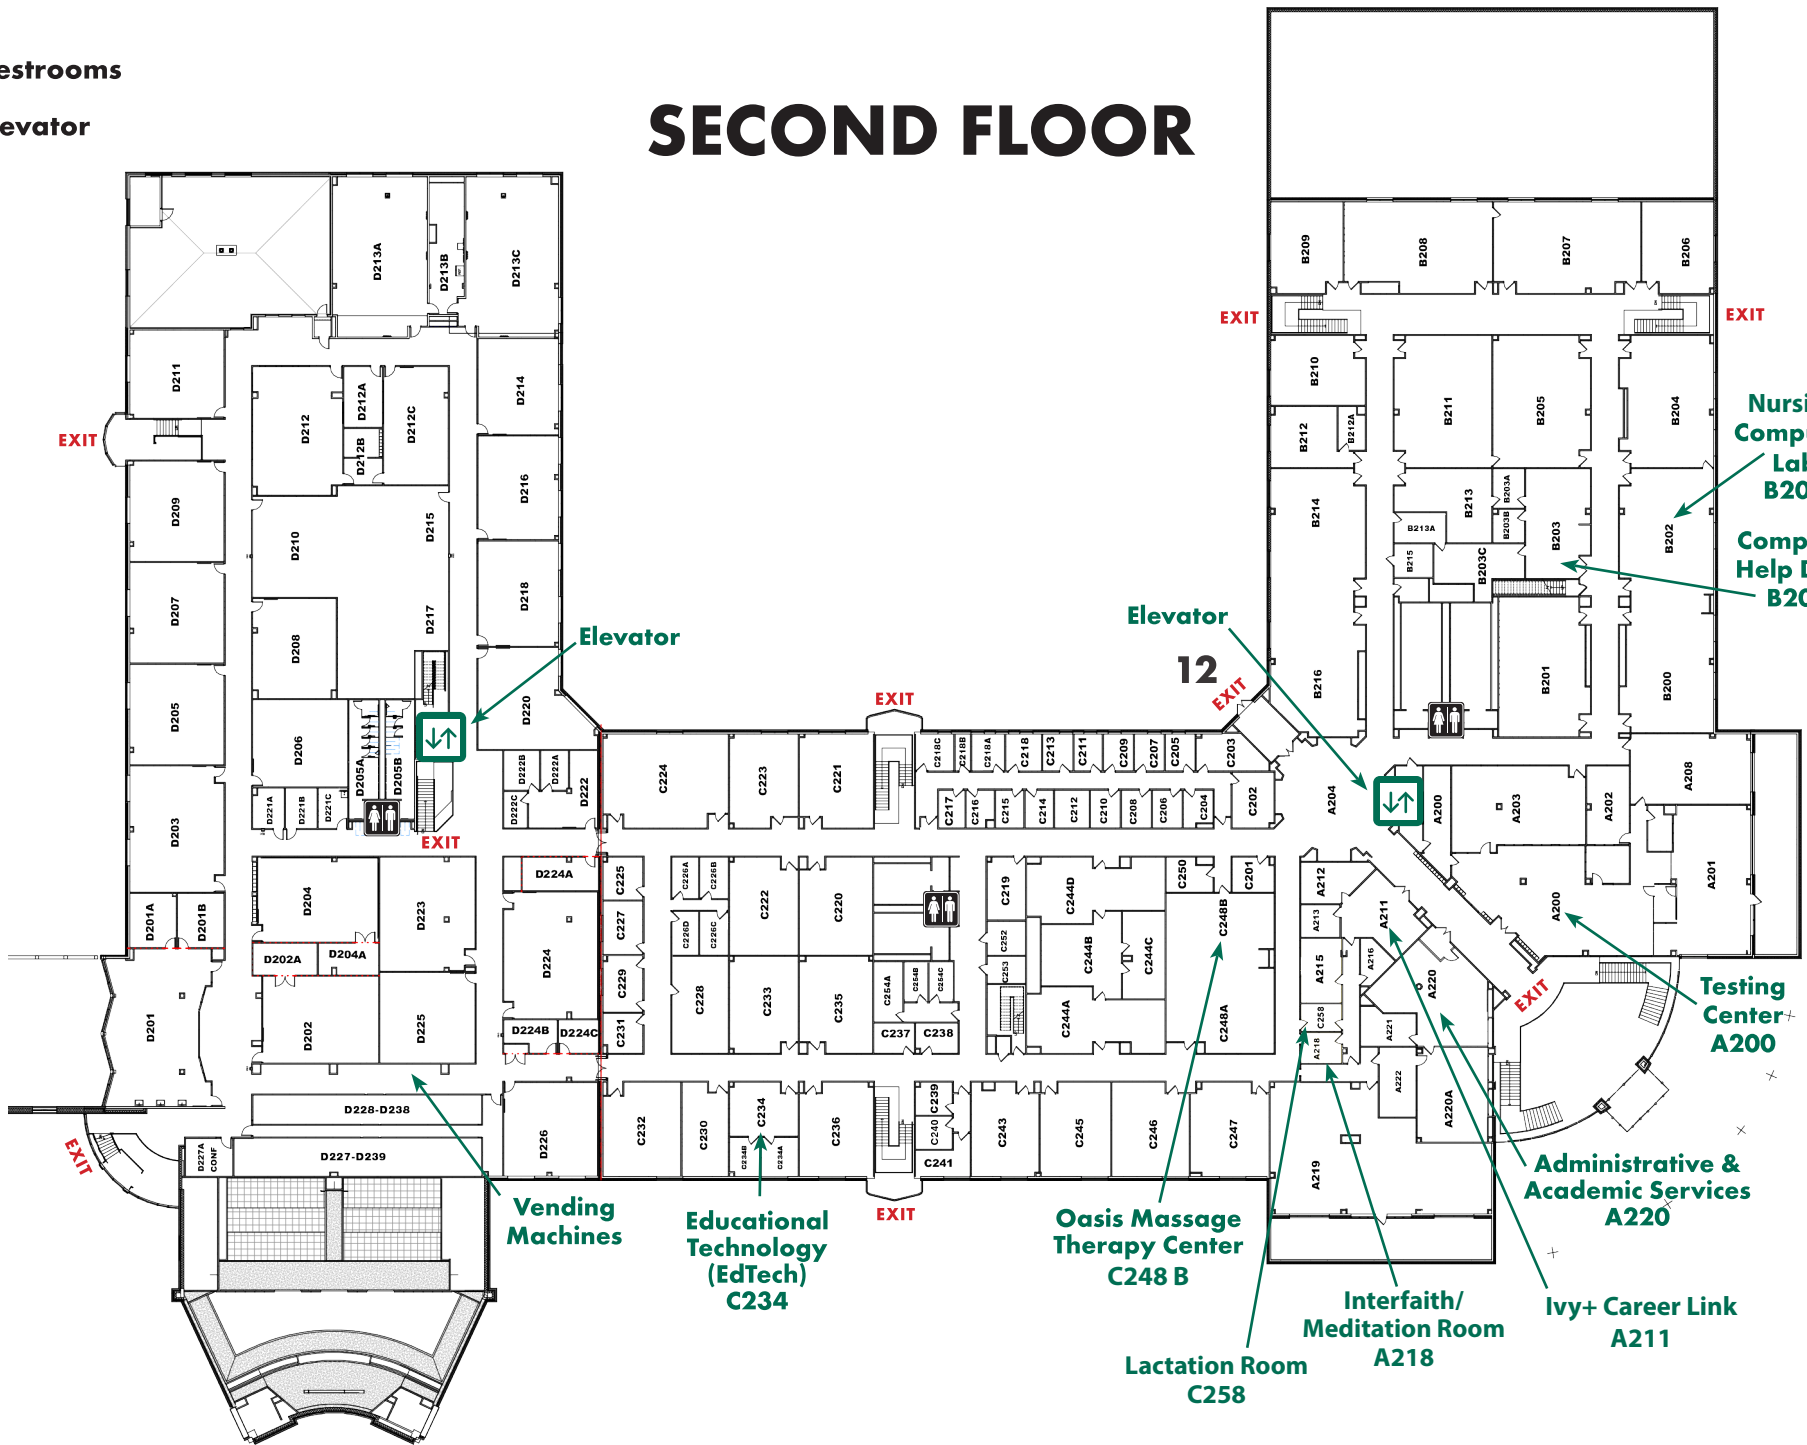

- Restrooms
- Automatic door
- Elevator

# FIRST FLOOR

The Yellowwood

W. Zenith Dr.

**NORTHWEST ENTRANCE**

**MAIN ENTRANCE (FRONT DESK)**

W. State Rd. 48

Daniels Way

# SECOND FLOOR

W. Zenith Dr.

W. State Rd. 48

Daniels Way