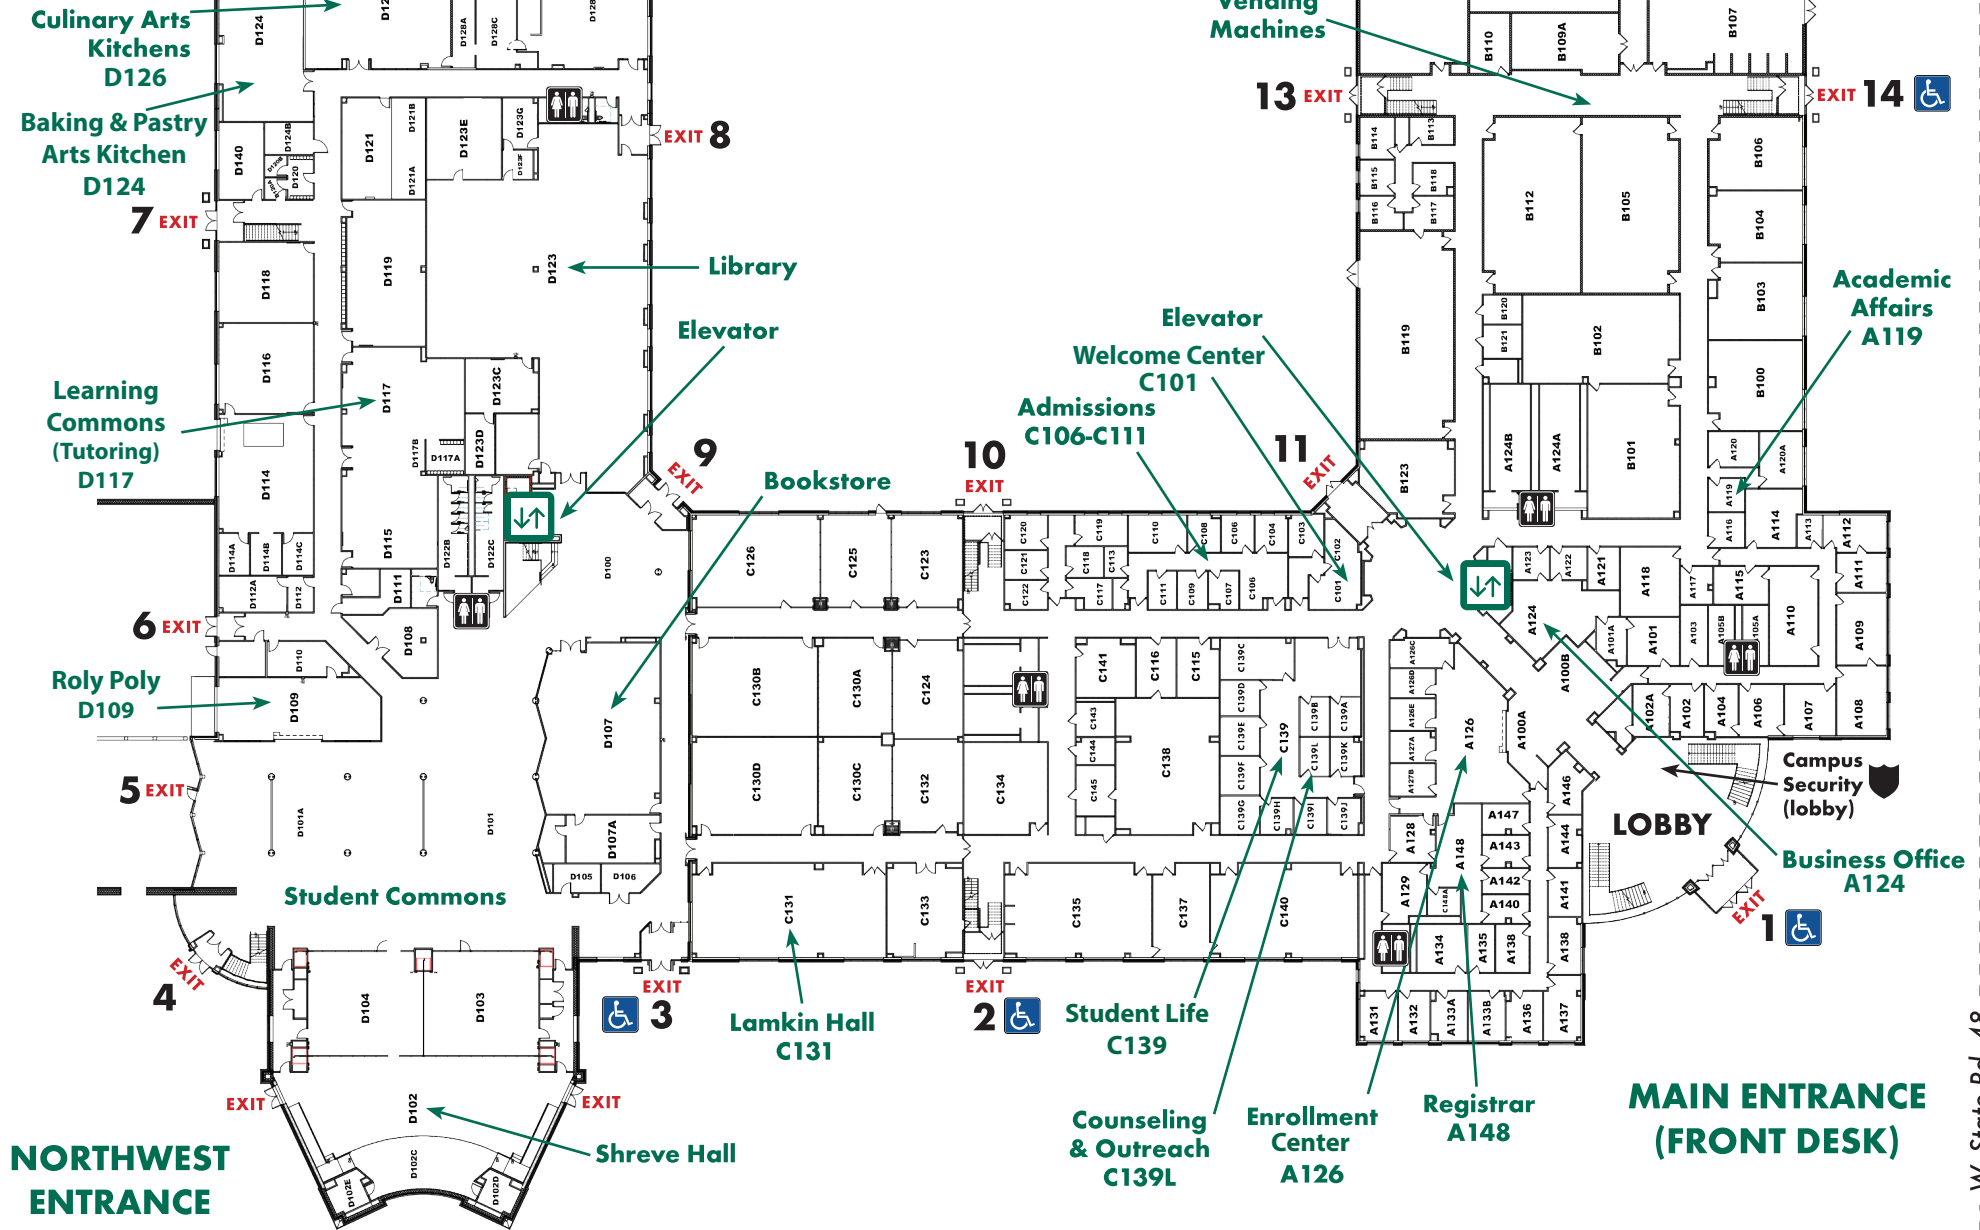

- Restrooms
- Automatic door
- Elevator

# FIRST FLOOR

The Yellowwood

W. Zenith Dr.

**NORTHWEST ENTRANCE**

**MAIN ENTRANCE (FRONT DESK)**

W. State Rd. 48

Daniels Way

# SECOND FLOOR

W. Zenith Dr.

W. State Rd. 48

Daniels Way