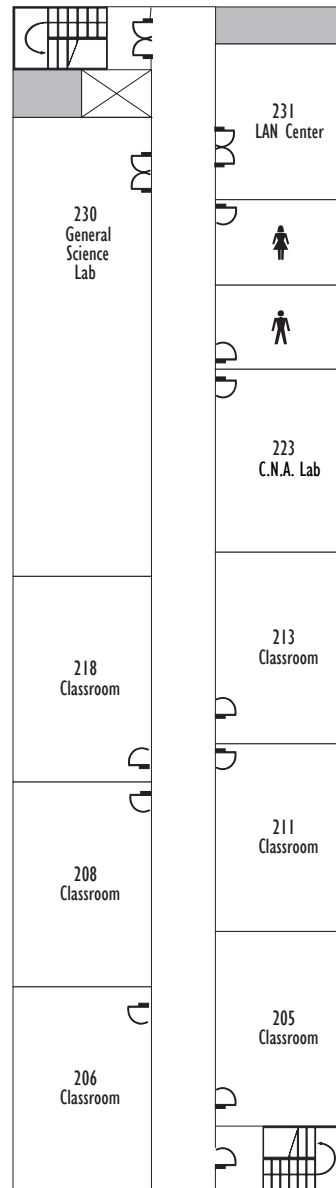

First Floor

Griffin Hall

Ivy Tech Community College

3101 S. Creasy Lane, Lafayette, Indiana 47909

(765) 269-5740

a tobacco free campus

Second Floor

LEGEND

-  Handicapped Entrance
-  Restrooms
-  Service Areas
-  Elevator