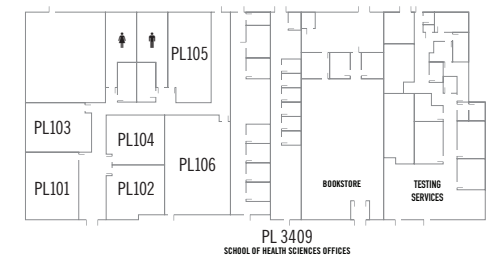

## FIRST FLOOR

## ROOM

Advising	108
Admissions	111
Bower-Suhrheinrich Visual Arts Center	107
Business Affairs	134
Bussing-Koch Gallery	●
Career Link	112
Carter Library	141
Commons Café	152
Express Enrollment	111
Financial Aid	111
Registrar	111
Office of Student Affairs	135
Public Safety/Emerg. Preparedness	144
Work one/Drive Co/Ivy Style	137A
Koch Student Center (First Floor Commons)	152
Vending in Koch Student Center	*
Facilities	144
Old National Bank Atrium	◆
School of Applied Science & Engineering Technology Offices	153
School of Health Sciences Offices	PL 3409
School of Technology Offices	153
Student Life Center	152
Testing Services	PL 3401
Vectren Auditorium	147
Welborn Foundation Wellness & Fitness Center <i>Lactation Room located in the Fitness Center</i>	142
K14/College Connection Coaches	136
Restrooms	♂ ♀
Information Desk	★
Elevator	E

3501 N. First Avenue

Tri-State Building (TS)

Plaza (PL)

Second floor and third floor on other side